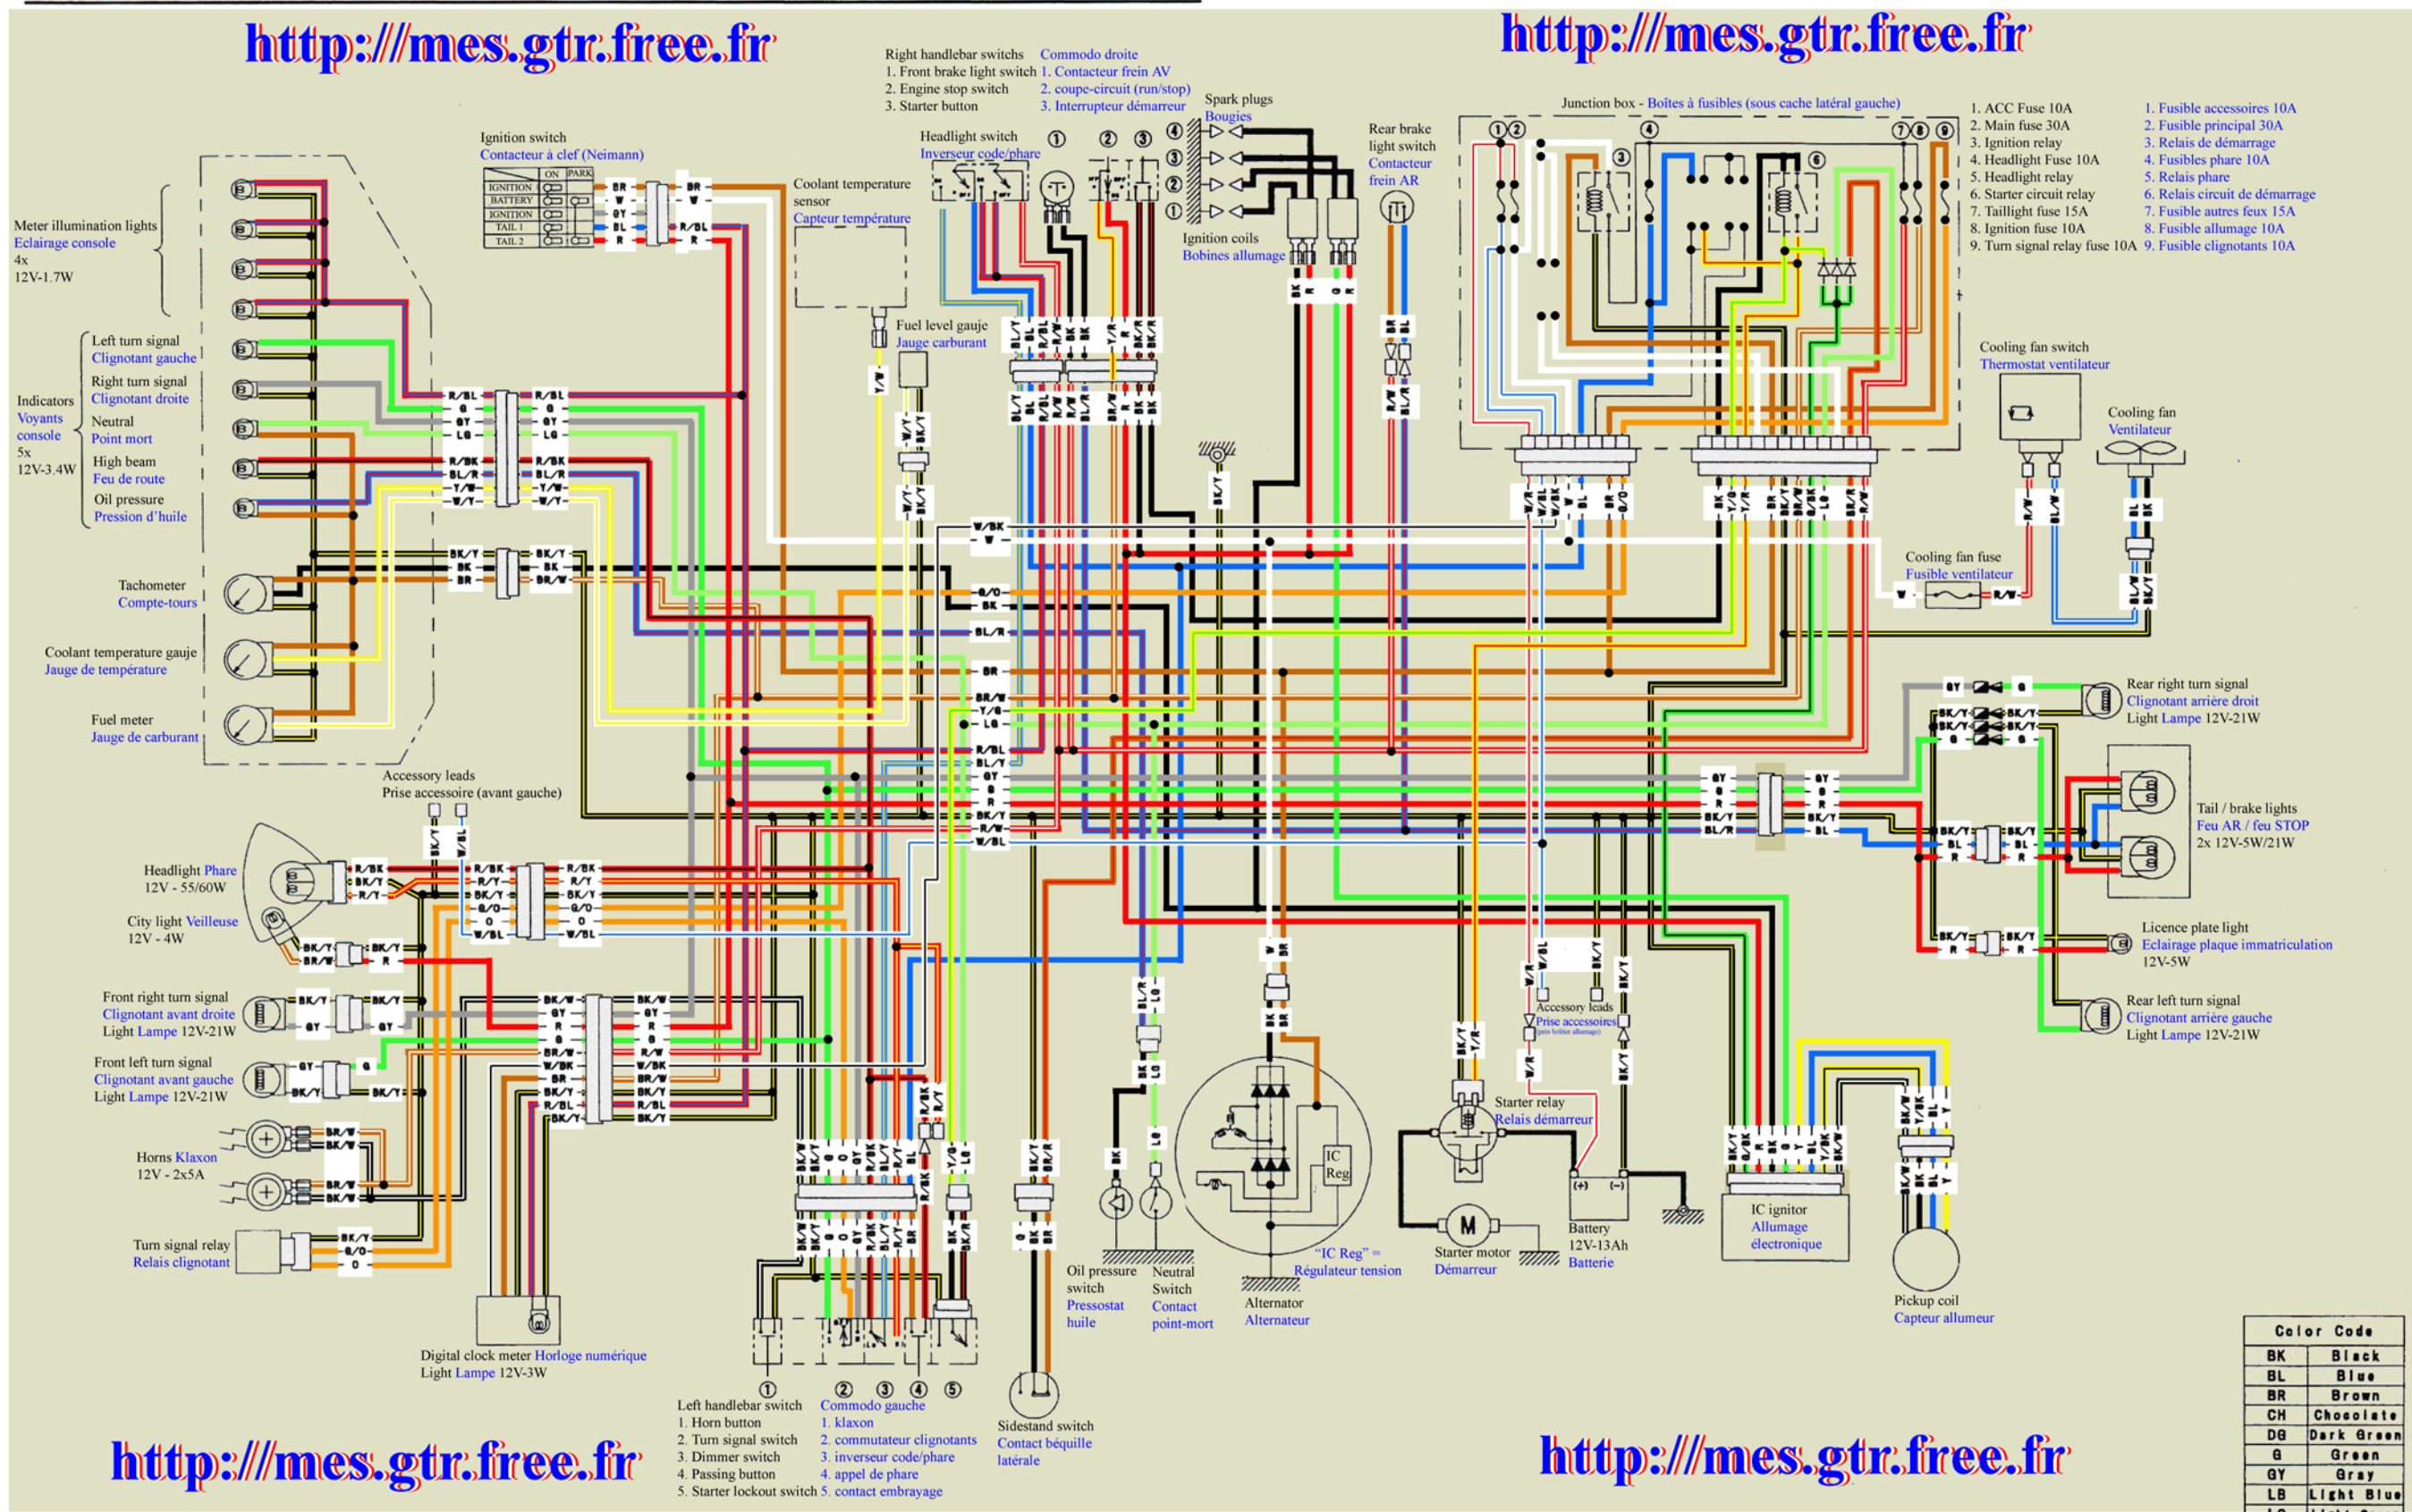

<http://mes.gtr.free.fr>

<http://mes.gtr.free.fr>

<http://mes.gtr.free.fr>

<http://mes.gtr.free.fr>

Color Code	
BK	Black
BL	Blue
BR	Brown
CH	Chocolate
DG	Dark Green
G	Green
GY	Gray
LB	Light Blue
LG	Light Green
O	Orange
P	Pink
PU	Purple
R	Red
W	White
Y	Yellow

LEFT HANDLEBAR SWITCH CONNECTIONS									
Horn Button	Turn Signal Switch	Dimmer Switch	Passing Button	Starter Lockout Switch					
Color	BK/WBK/Y	Color	G O GY	Color	R/BK/BL/Y/R/Y	Color	BR R/BK	Color	BK/Y BK BK/R
ON (Push)	R	HI	ON (Push)	Clutch Lever					
	N			Released					
	L	LO		Pulled In					

IGNITION SWITCH CONNECTIONS				
Ignition	Battery	Ignition	Tail 1	Tail 2
Color	BR W	GY	BL	R
ON	ON	ON	ON	ON
P (PARK)				

RIGHT HANDLEBAR SWITCH CONNECTIONS									
Headlight Switch	Front Brake Light Switch	Engine Stop Switch	Starter Button						
Color	BL/Y BL R/BL/R/W	Color	BK BK	Color	Y/R R	Color	BK/R/BK/R		
ON	Released	OFF	ON (Push)						
OFF	Pulled In	RUN	OFF						